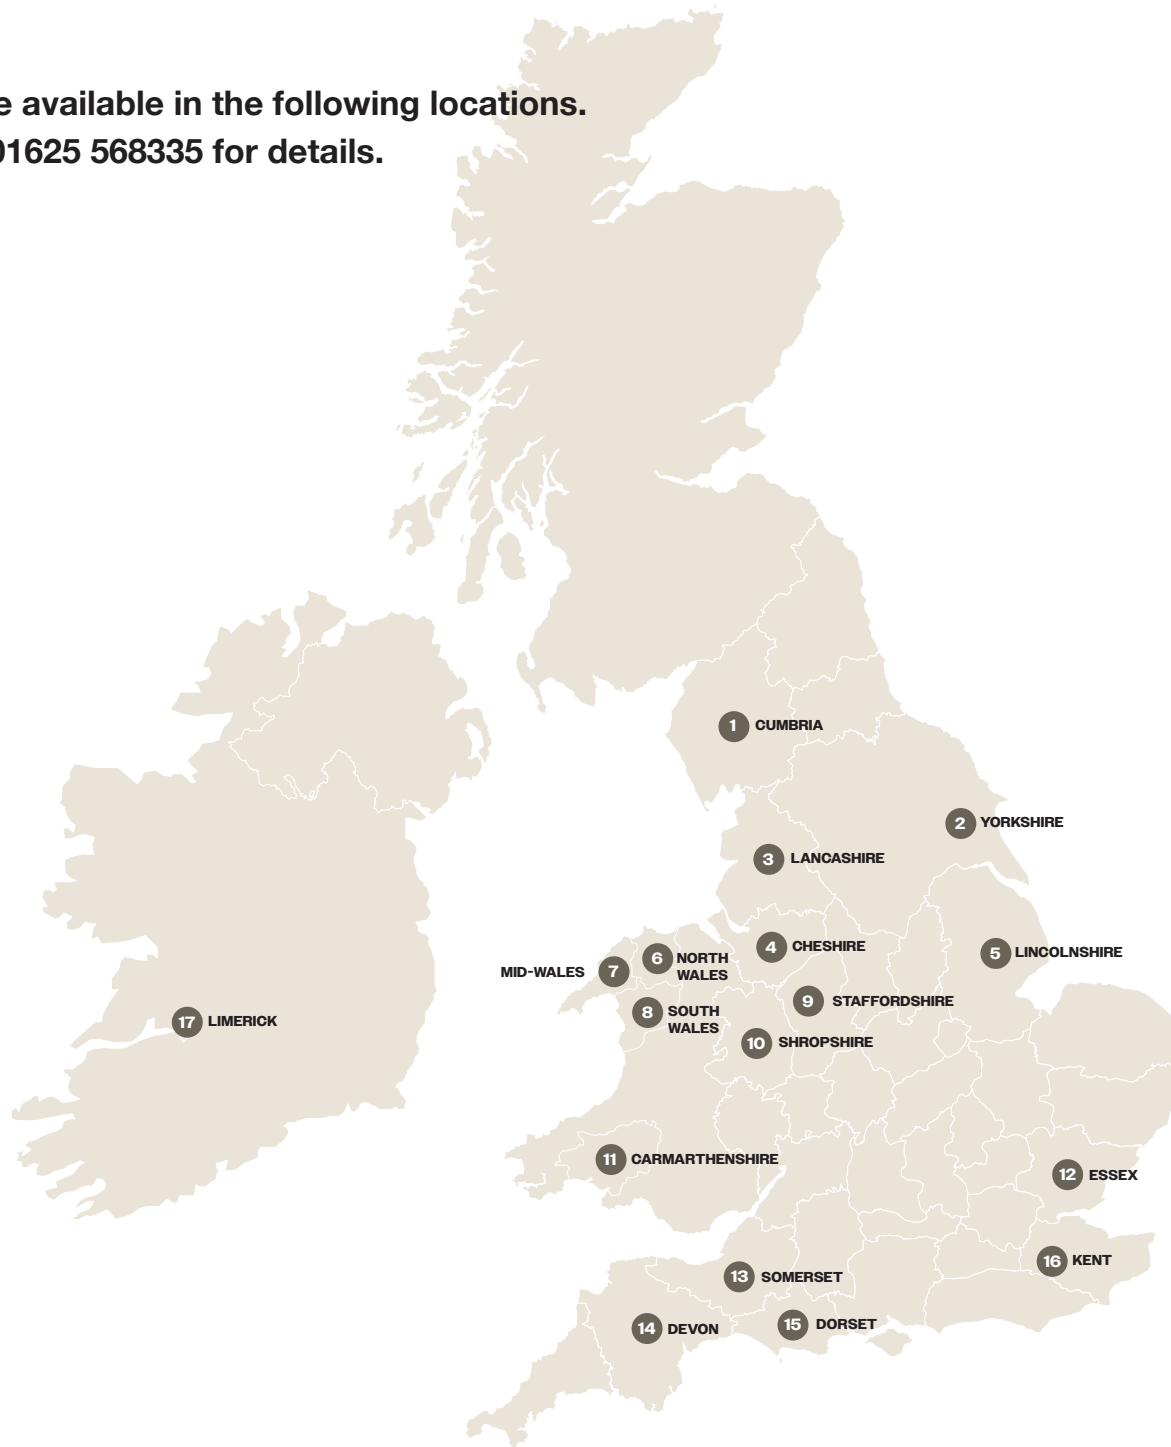

Installers are available in the following locations.
Please call 01625 568335 for details.

LOCATIONS

- ① Cumbria
- ② Yorkshire
- ③ Lancashire
- ④ Cheshire
- ⑤ Lincolnshire
- ⑥ North Wales
- ⑦ Mid-Wales
- ⑧ South Wales
- ⑨ Staffordshire
- ⑩ Shropshire
- ⑪ Carmarthenshire
- ⑫ Essex
- ⑬ Somerset
- ⑭ Devon
- ⑮ Dorset
- ⑯ Kent
- ⑰ Limerick