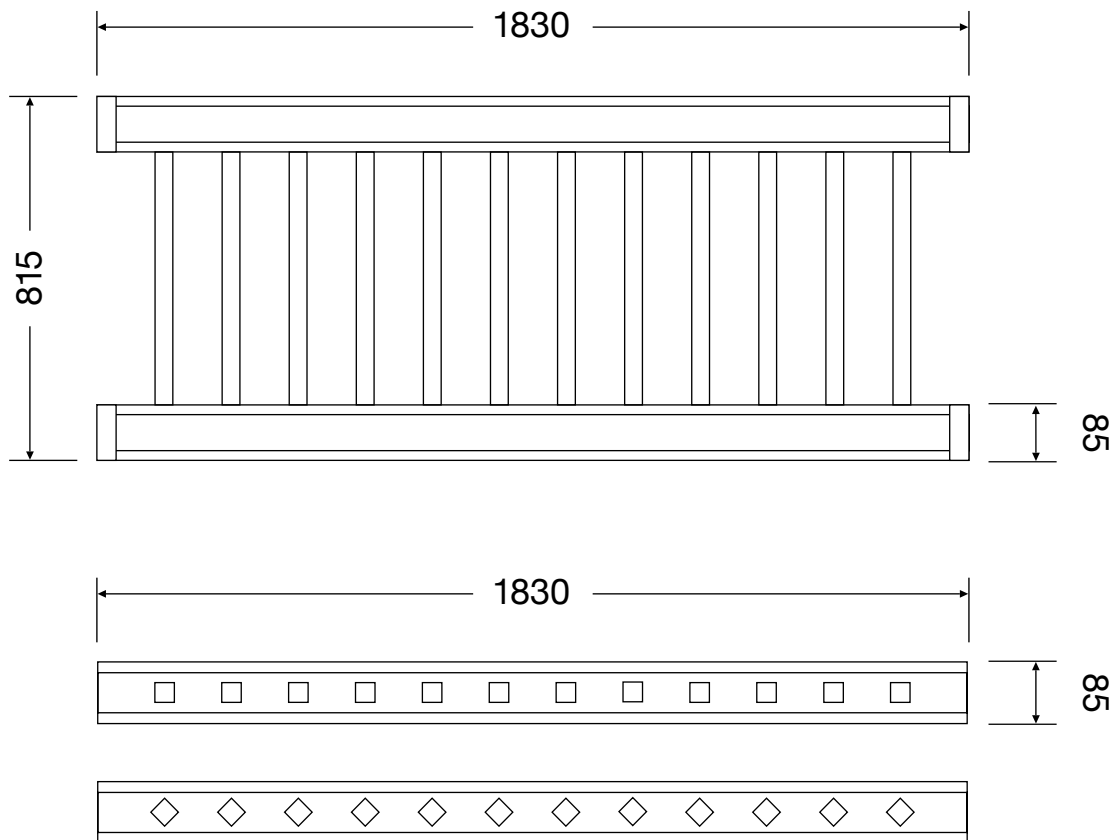

## BALUSTRADE KIT 1 ASSEMBLY BAL1835Q

**FREE DELIVERY**

- 1 x Top Prerouted Handrail
- 1 x Bottom Prerouted Handrail
- 1 x Steel Insert – Baserail
- 4 x Brackets
- 4 x Bracket Covers
- 12 x 750x40x40 Pickets
- 20 x Fixed Screws

**Coloured – £139.00 (including VAT)**

**Foiled – £167.00 (including VAT)**

*Free Delivery*

**NOTE:** All dimensions in mm.